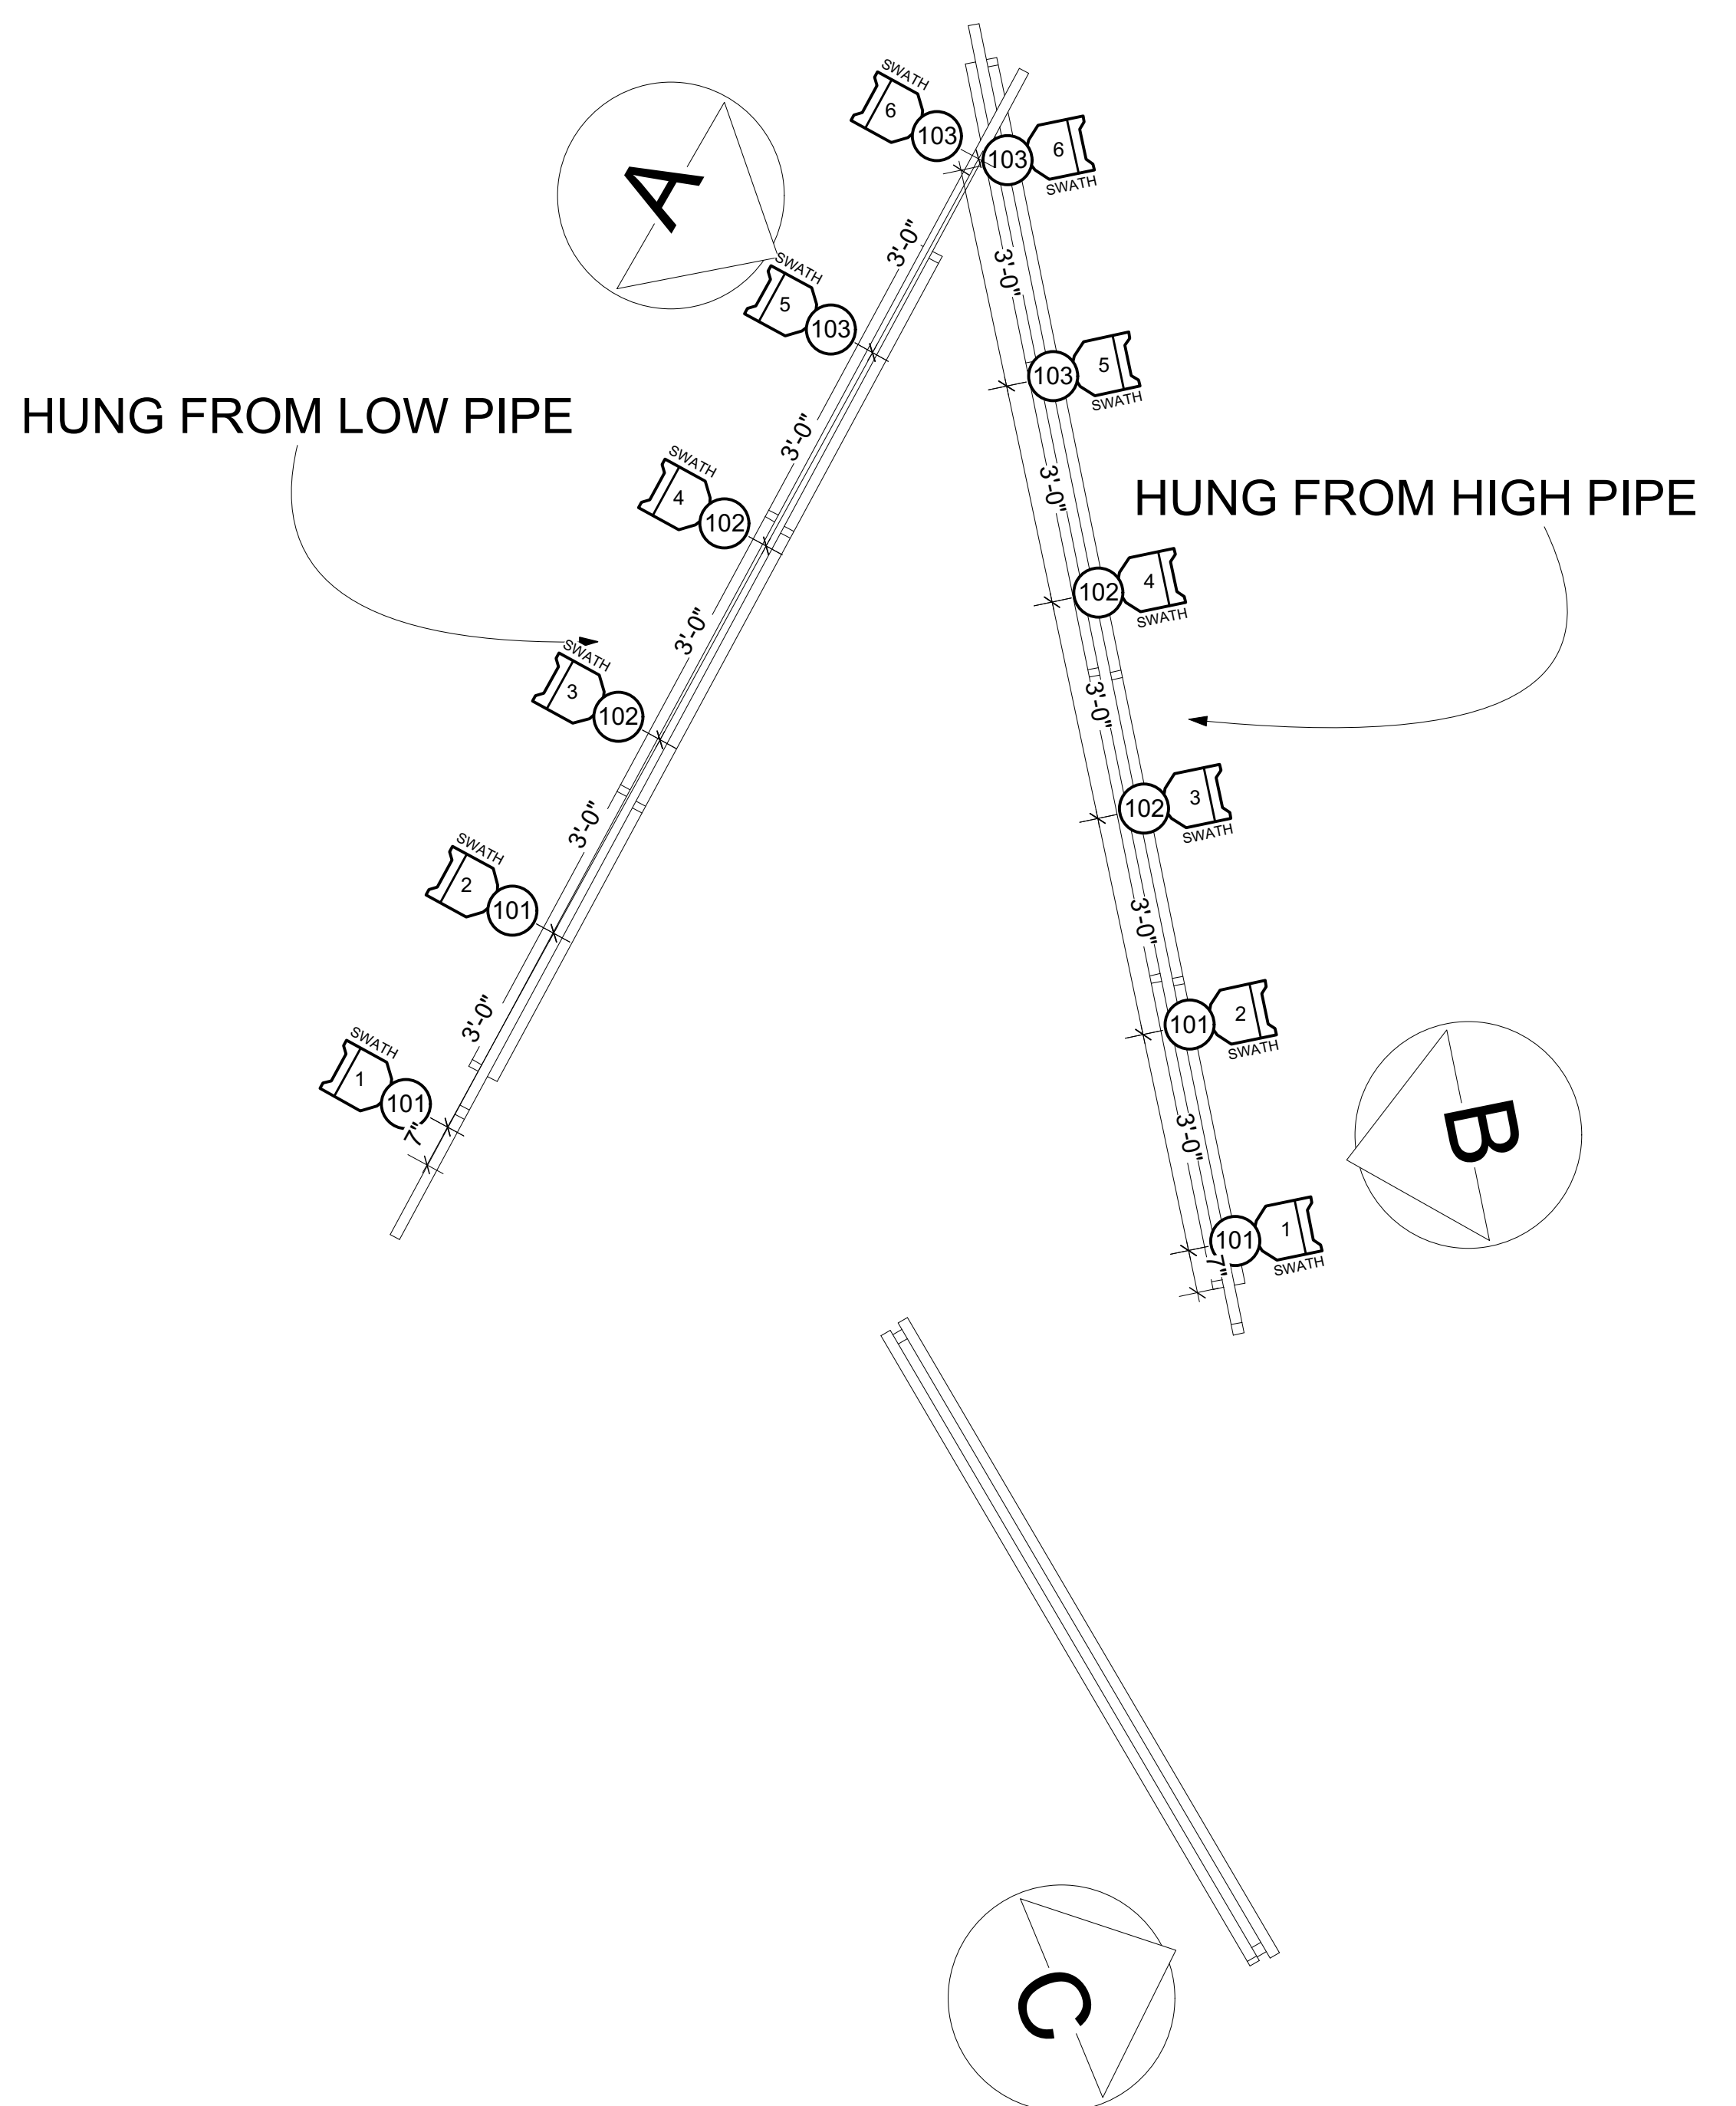

THE GAS HEART

1:24  
LIGHT PLOT [MID PIPE LEVEL]

REED COLLEGE PERFORMING ARTS BUILDING  
BLACKBOX THEATER

WRITTEN BY TRISTAN TZARA  
JAKE GONELLA DIRECTOR  
SEAN KEY-KETTER SET DESIGN  
EMILY BROD COSTUME DESIGN  
MIKE FRAZEL SOUND DESIGN  
RY BURKE LIGHTING DESIGN

**THE GAS HEART**

1:24  
LIGHT PLOT [LOW PIPE]

REED COLLEGE PERFORMING ARTS BUILDING  
BLACKBOX THEATER

WRITTEN BY TRISTAN TZARA  
JAKE GONELLA DIRECTOR  
SEAN KEY-KETTER SET DESIGN  
EMILY BROD COSTUME DESIGN  
MIKE FRAZEL SOUND DESIGN  
RY BURKE LIGHTING DESIGN

**THE GAS HEART**

LIGHT PLOT [ DECK LEVEL ]

1:24

REED COLLEGE PERFORMING ARTS BUILDING  
BLACKBOX THEATER

WRITTEN BY TRISTAN TZARA  
JAKE GONELLA DIRECTOR  
SEAN KEY-KETTER SET DESIGN  
EMILY BROD COSTUME DESIGN  
MIKE FRAZEL SOUND DESIGN  
RY BURKE LIGHTING DESIGN