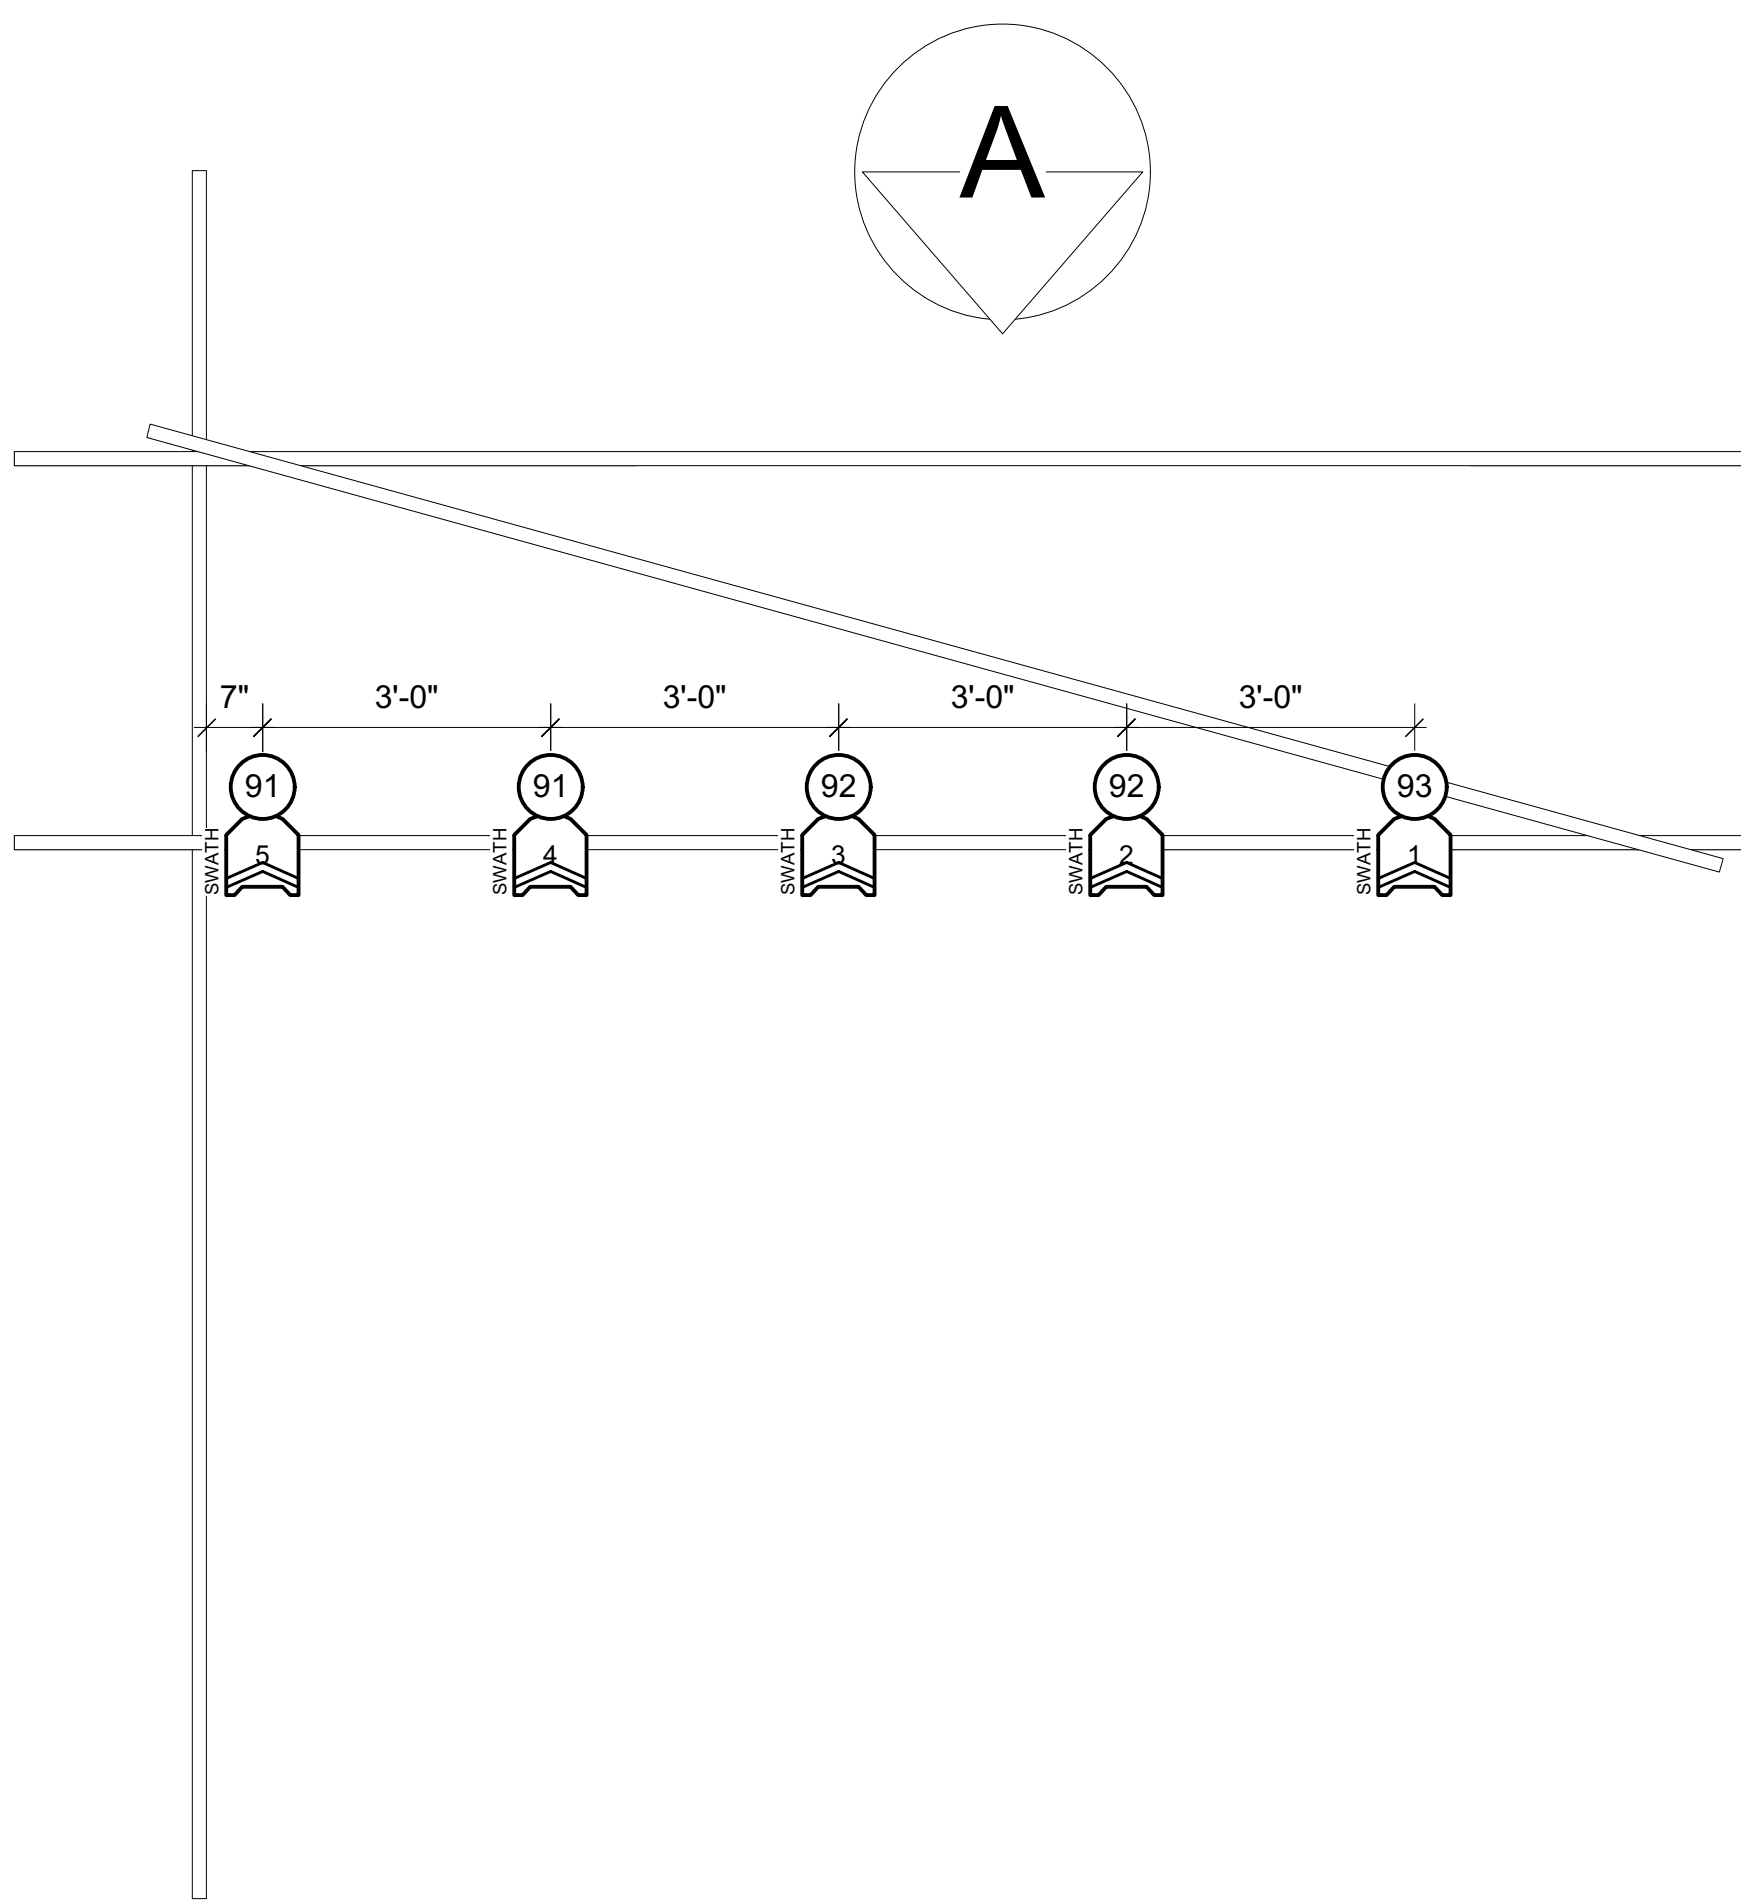

THE GAS HEART

1:24  
LIGHT PLOT [MID PIPE LEVEL]

REED COLLEGE PERFORMING ARTS BUILDING  
BLACKBOX THEATER

WRITTEN BY TRISTAN TZARA  
JAKE GONELLA DIRECTOR  
SEAN KEY-KETTER SET DESIGN  
EMILY BROD COSTUME DESIGN  
MIKE FRAZEL SOUND DESIGN  
RY BURKE LIGHTING DESIGN

**THE GAS HEART**

1:24  
LIGHT PLOT [LOW PIPE]

REED COLLEGE PERFORMING ARTS BUILDING  
BLACKBOX THEATER

WRITTEN BY TRISTAN TZARA  
JAKE GONELLA DIRECTOR  
SEAN KEY-KETTER SET DESIGN  
EMILY BROD COSTUME DESIGN  
MIKE FRAZEL SOUND DESIGN  
RY BURKE LIGHTING DESIGN

**THE GAS HEART**

LIGHT PLOT [ DECK LEVEL ]

1:24

REED COLLEGE PERFORMING ARTS BUILDING  
BLACKBOX THEATER

WRITTEN BY TRISTAN TZARA  
JAKE GONELLA DIRECTOR  
SEAN KEY-KETTER SET DESIGN  
EMILY BROD COSTUME DESIGN  
MIKE FRAZEL SOUND DESIGN  
RY BURKE LIGHTING DESIGN