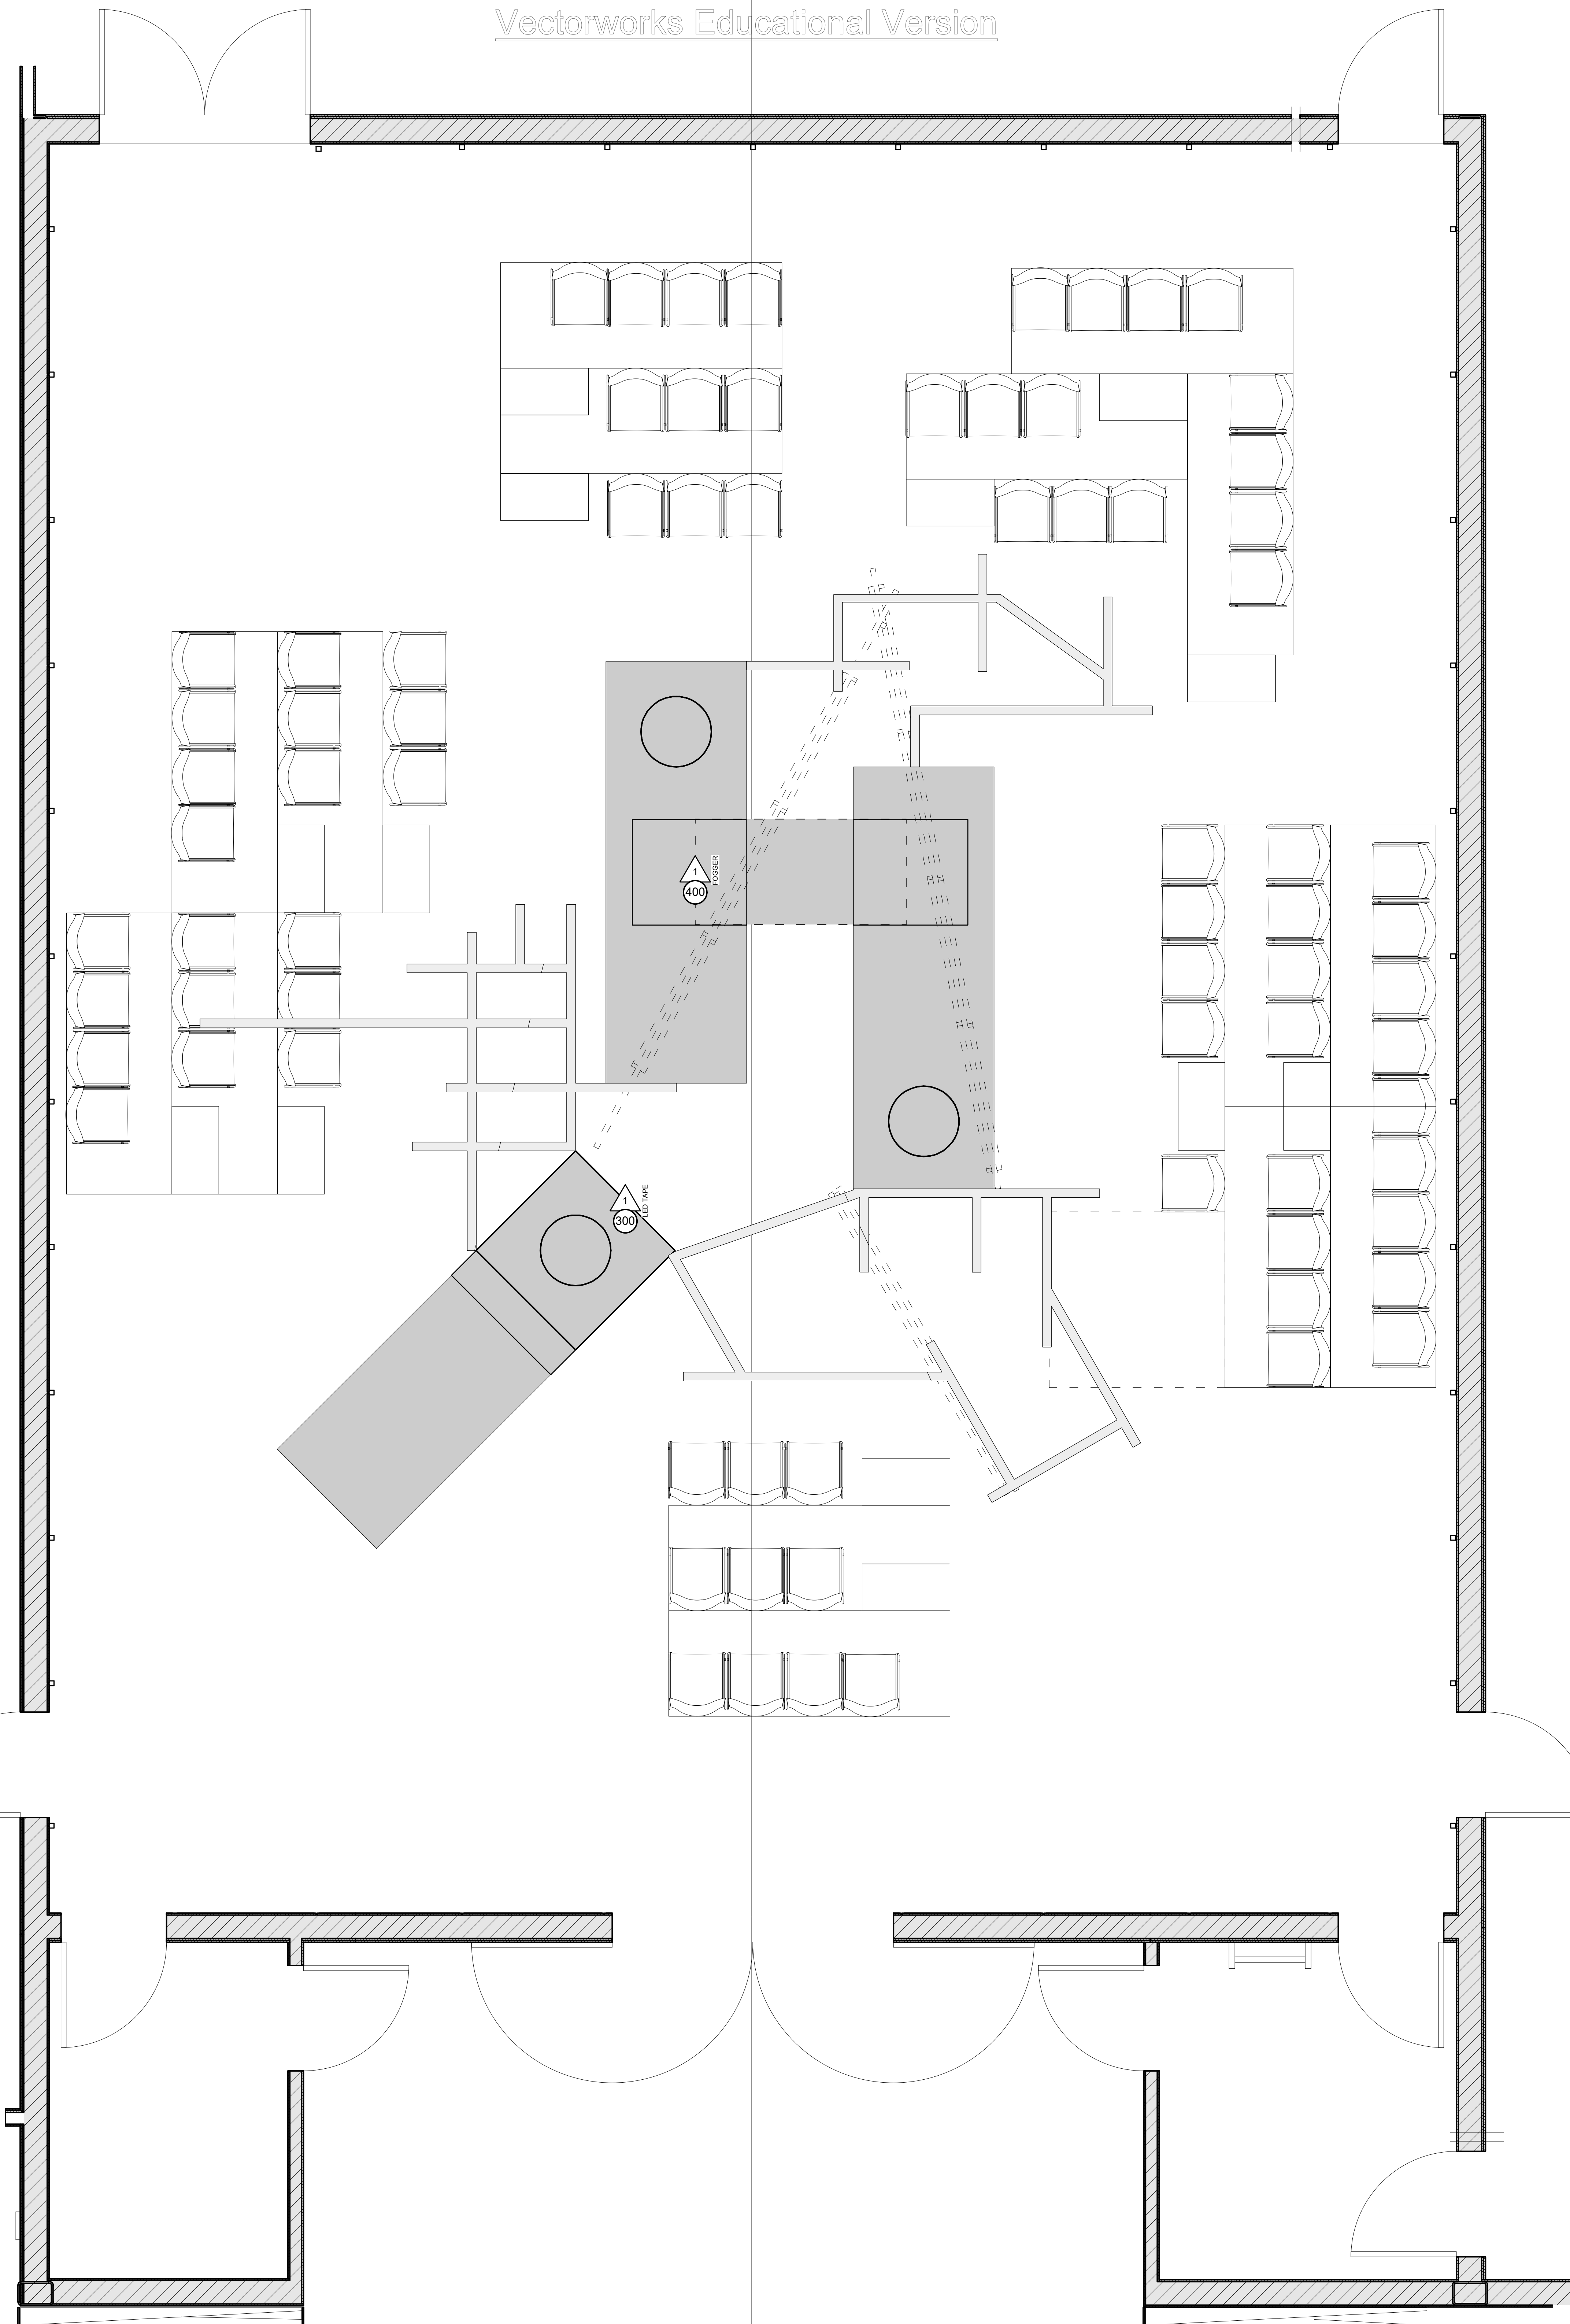

THE GAS HEART

LIGHT PLOT [DECK LEVEL]

1:24

REED COLLEGE PERFORMING ARTS BUILDING
BLACKBOX THEATER