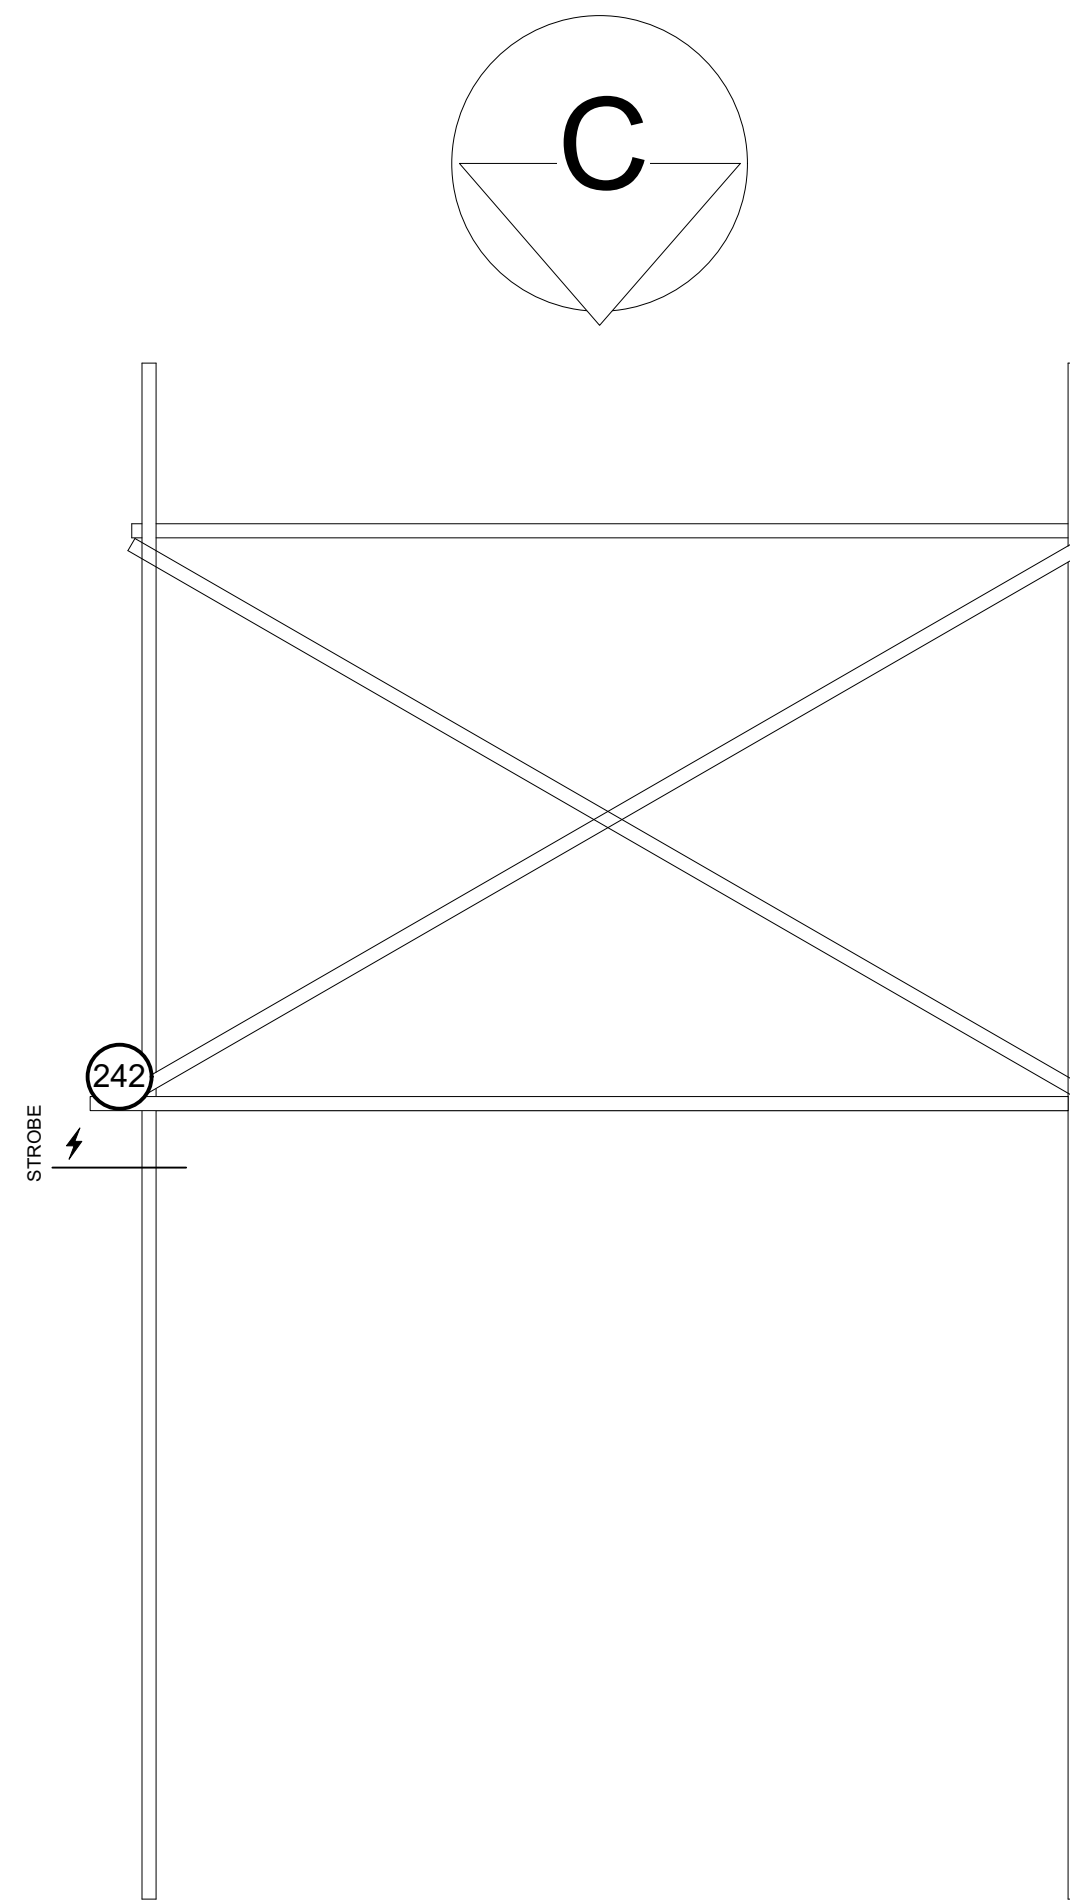

THE GAS HEART

1:24  
LIGHT PLOT [MID PIPE LEVEL]

REED COLLEGE PERFORMING ARTS BUILDING  
BLACKBOX THEATER

WRITTEN BY TRISTAN TZARA  
JAKE GONELLA DIRECTOR  
SEAN KEY-KETTER SET DESIGN  
EMILY BROD COSTUME DESIGN  
MIKE FRAZEL SOUND DESIGN  
RY BURKE LIGHTING DESIGN

**THE GAS HEART**

1:24  
LIGHT PLOT [LOW PIPE]

REED COLLEGE PERFORMING ARTS BUILDING  
BLACKBOX THEATER

WRITTEN BY TRISTAN TZARA  
JAKE GONELLA DIRECTOR  
SEAN KEY-KETTER SET DESIGN  
EMILY BROD COSTUME DESIGN  
MIKE FRAZEL SOUND DESIGN  
RY BURKE LIGHTING DESIGN

**THE GAS HEART**

LIGHT PLOT [ DECK LEVEL ]

1:24

REED COLLEGE PERFORMING ARTS BUILDING  
BLACKBOX THEATER

WRITTEN BY TRISTAN TZARA  
JAKE GONELLA DIRECTOR  
SEAN KEY-KETTER SET DESIGN  
EMILY BROD COSTUME DESIGN  
MIKE FRAZEL SOUND DESIGN  
RY BURKE LIGHTING DESIGN