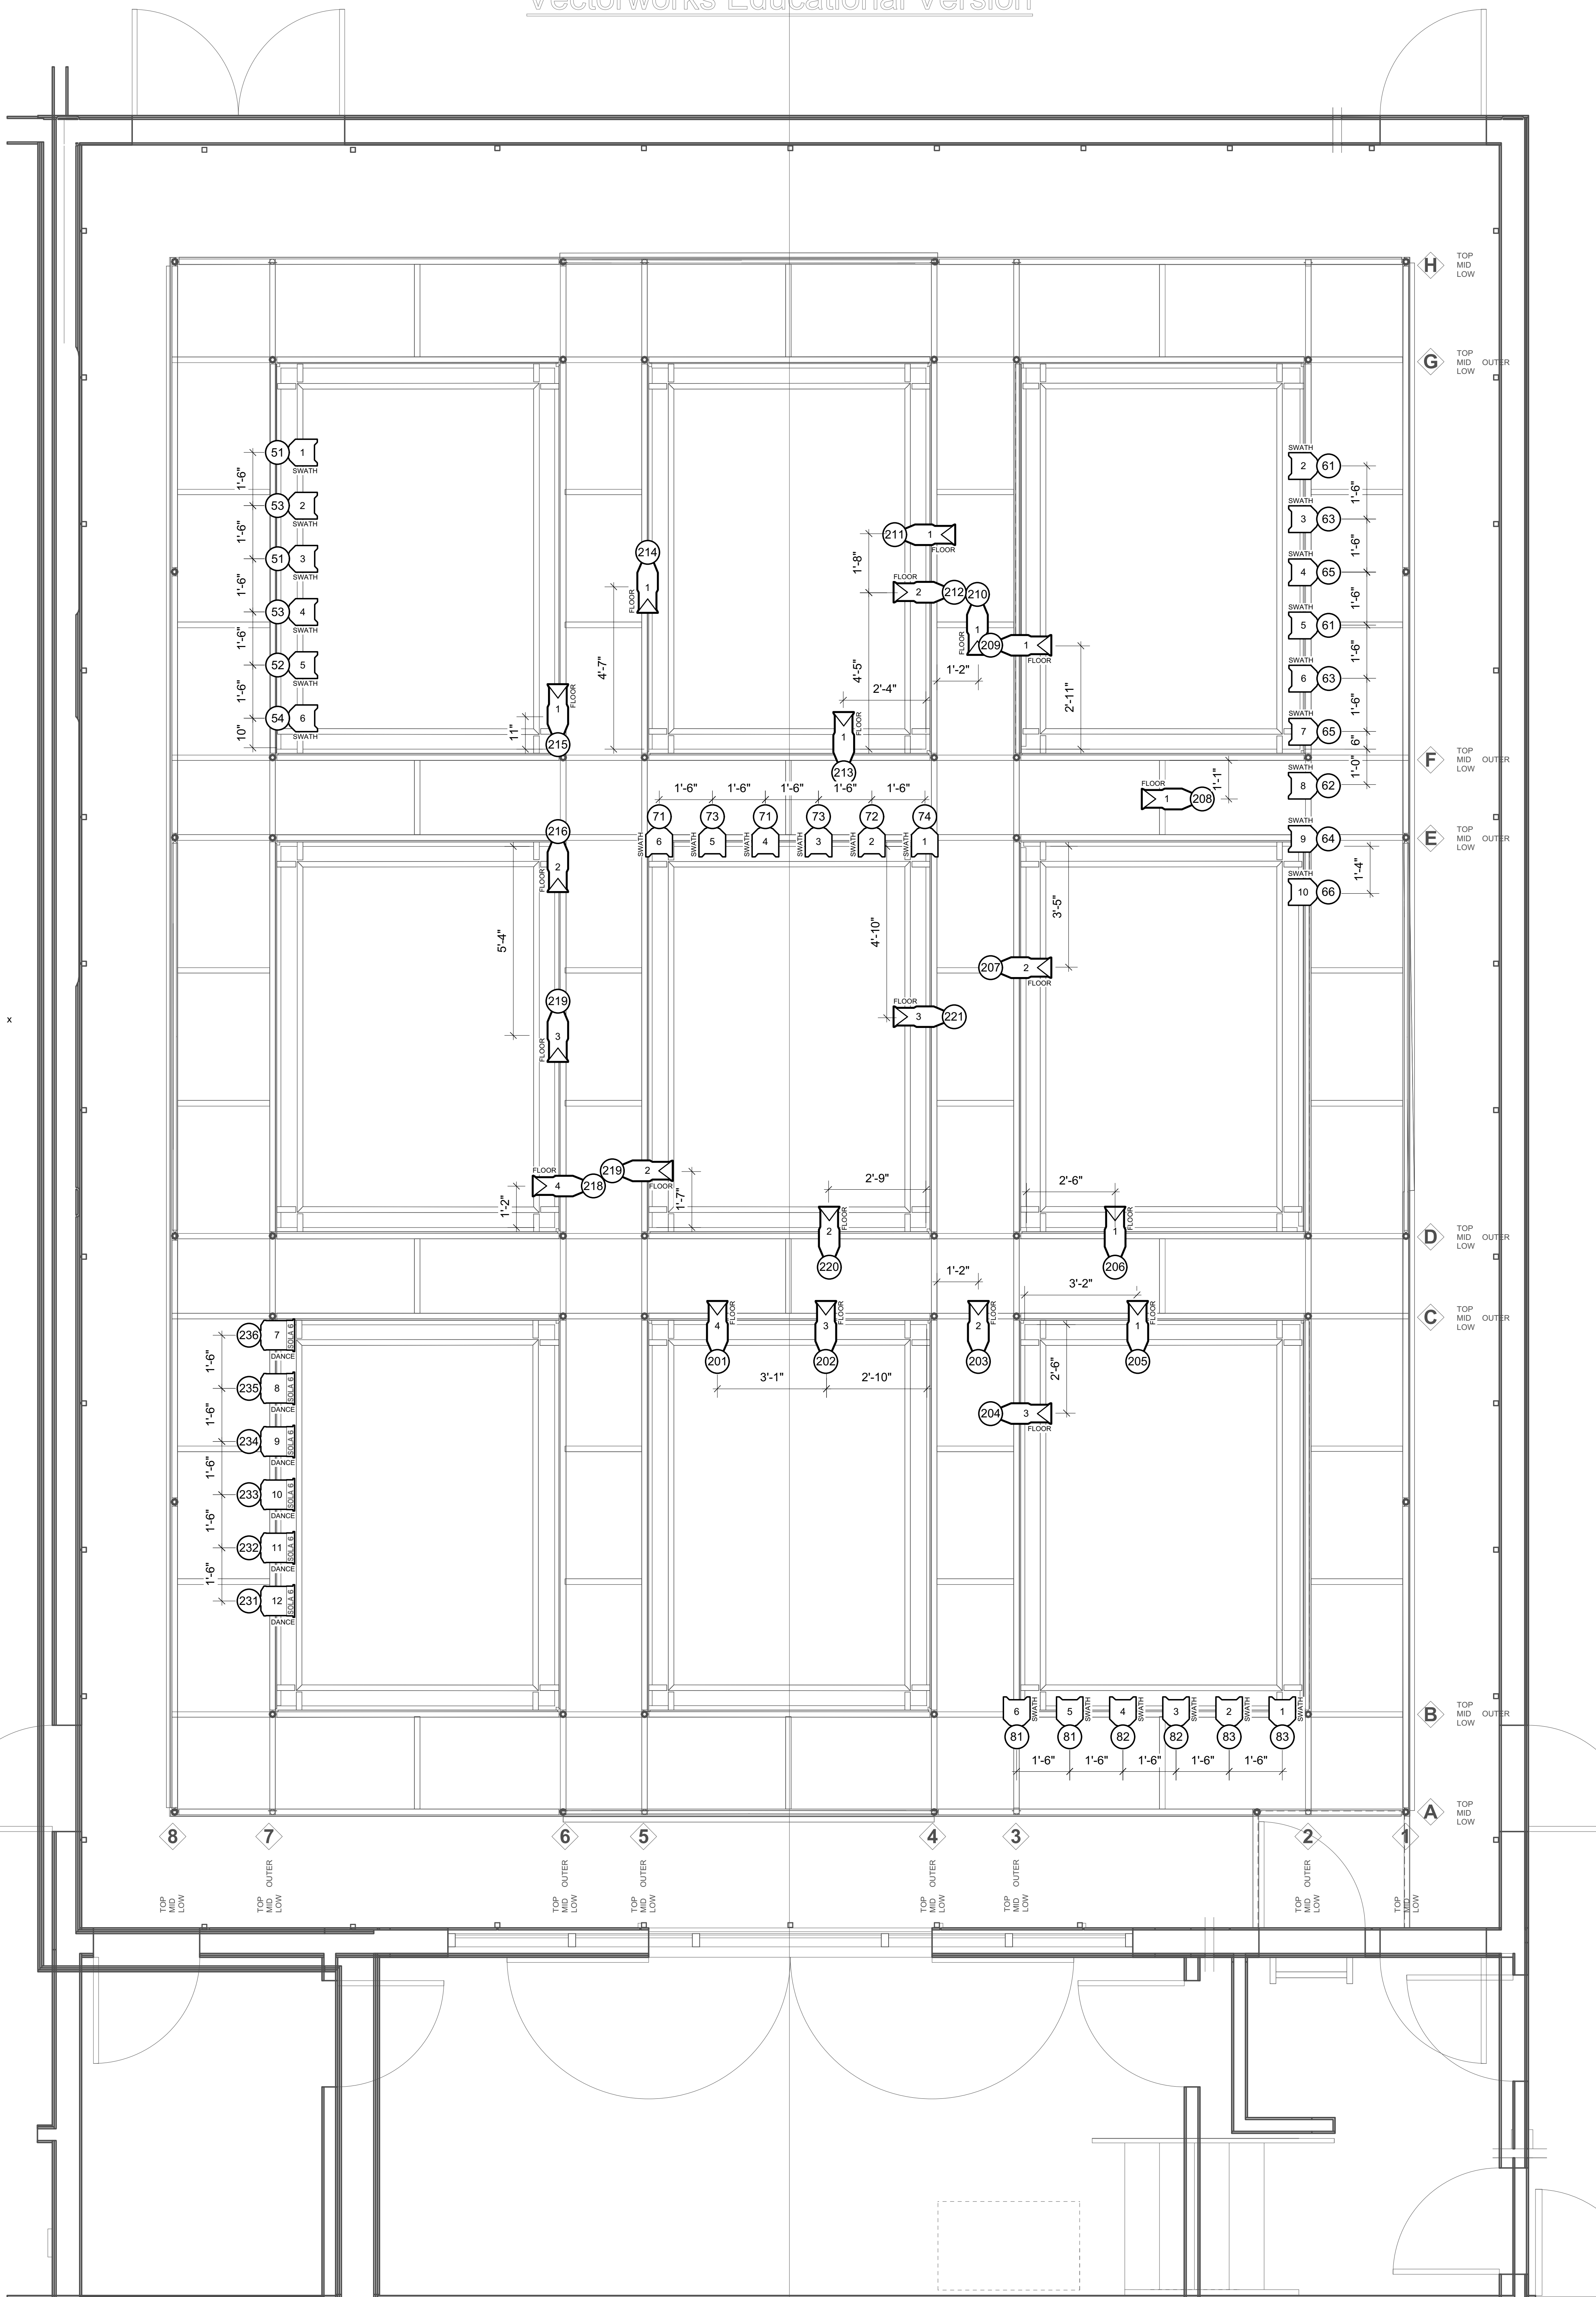

THE GAS HEART

1:24
LIGHT PLOT [LOW PIPE]

REED COLLEGE PERFORMING ARTS BUILDING
BLACKBOX THEATER