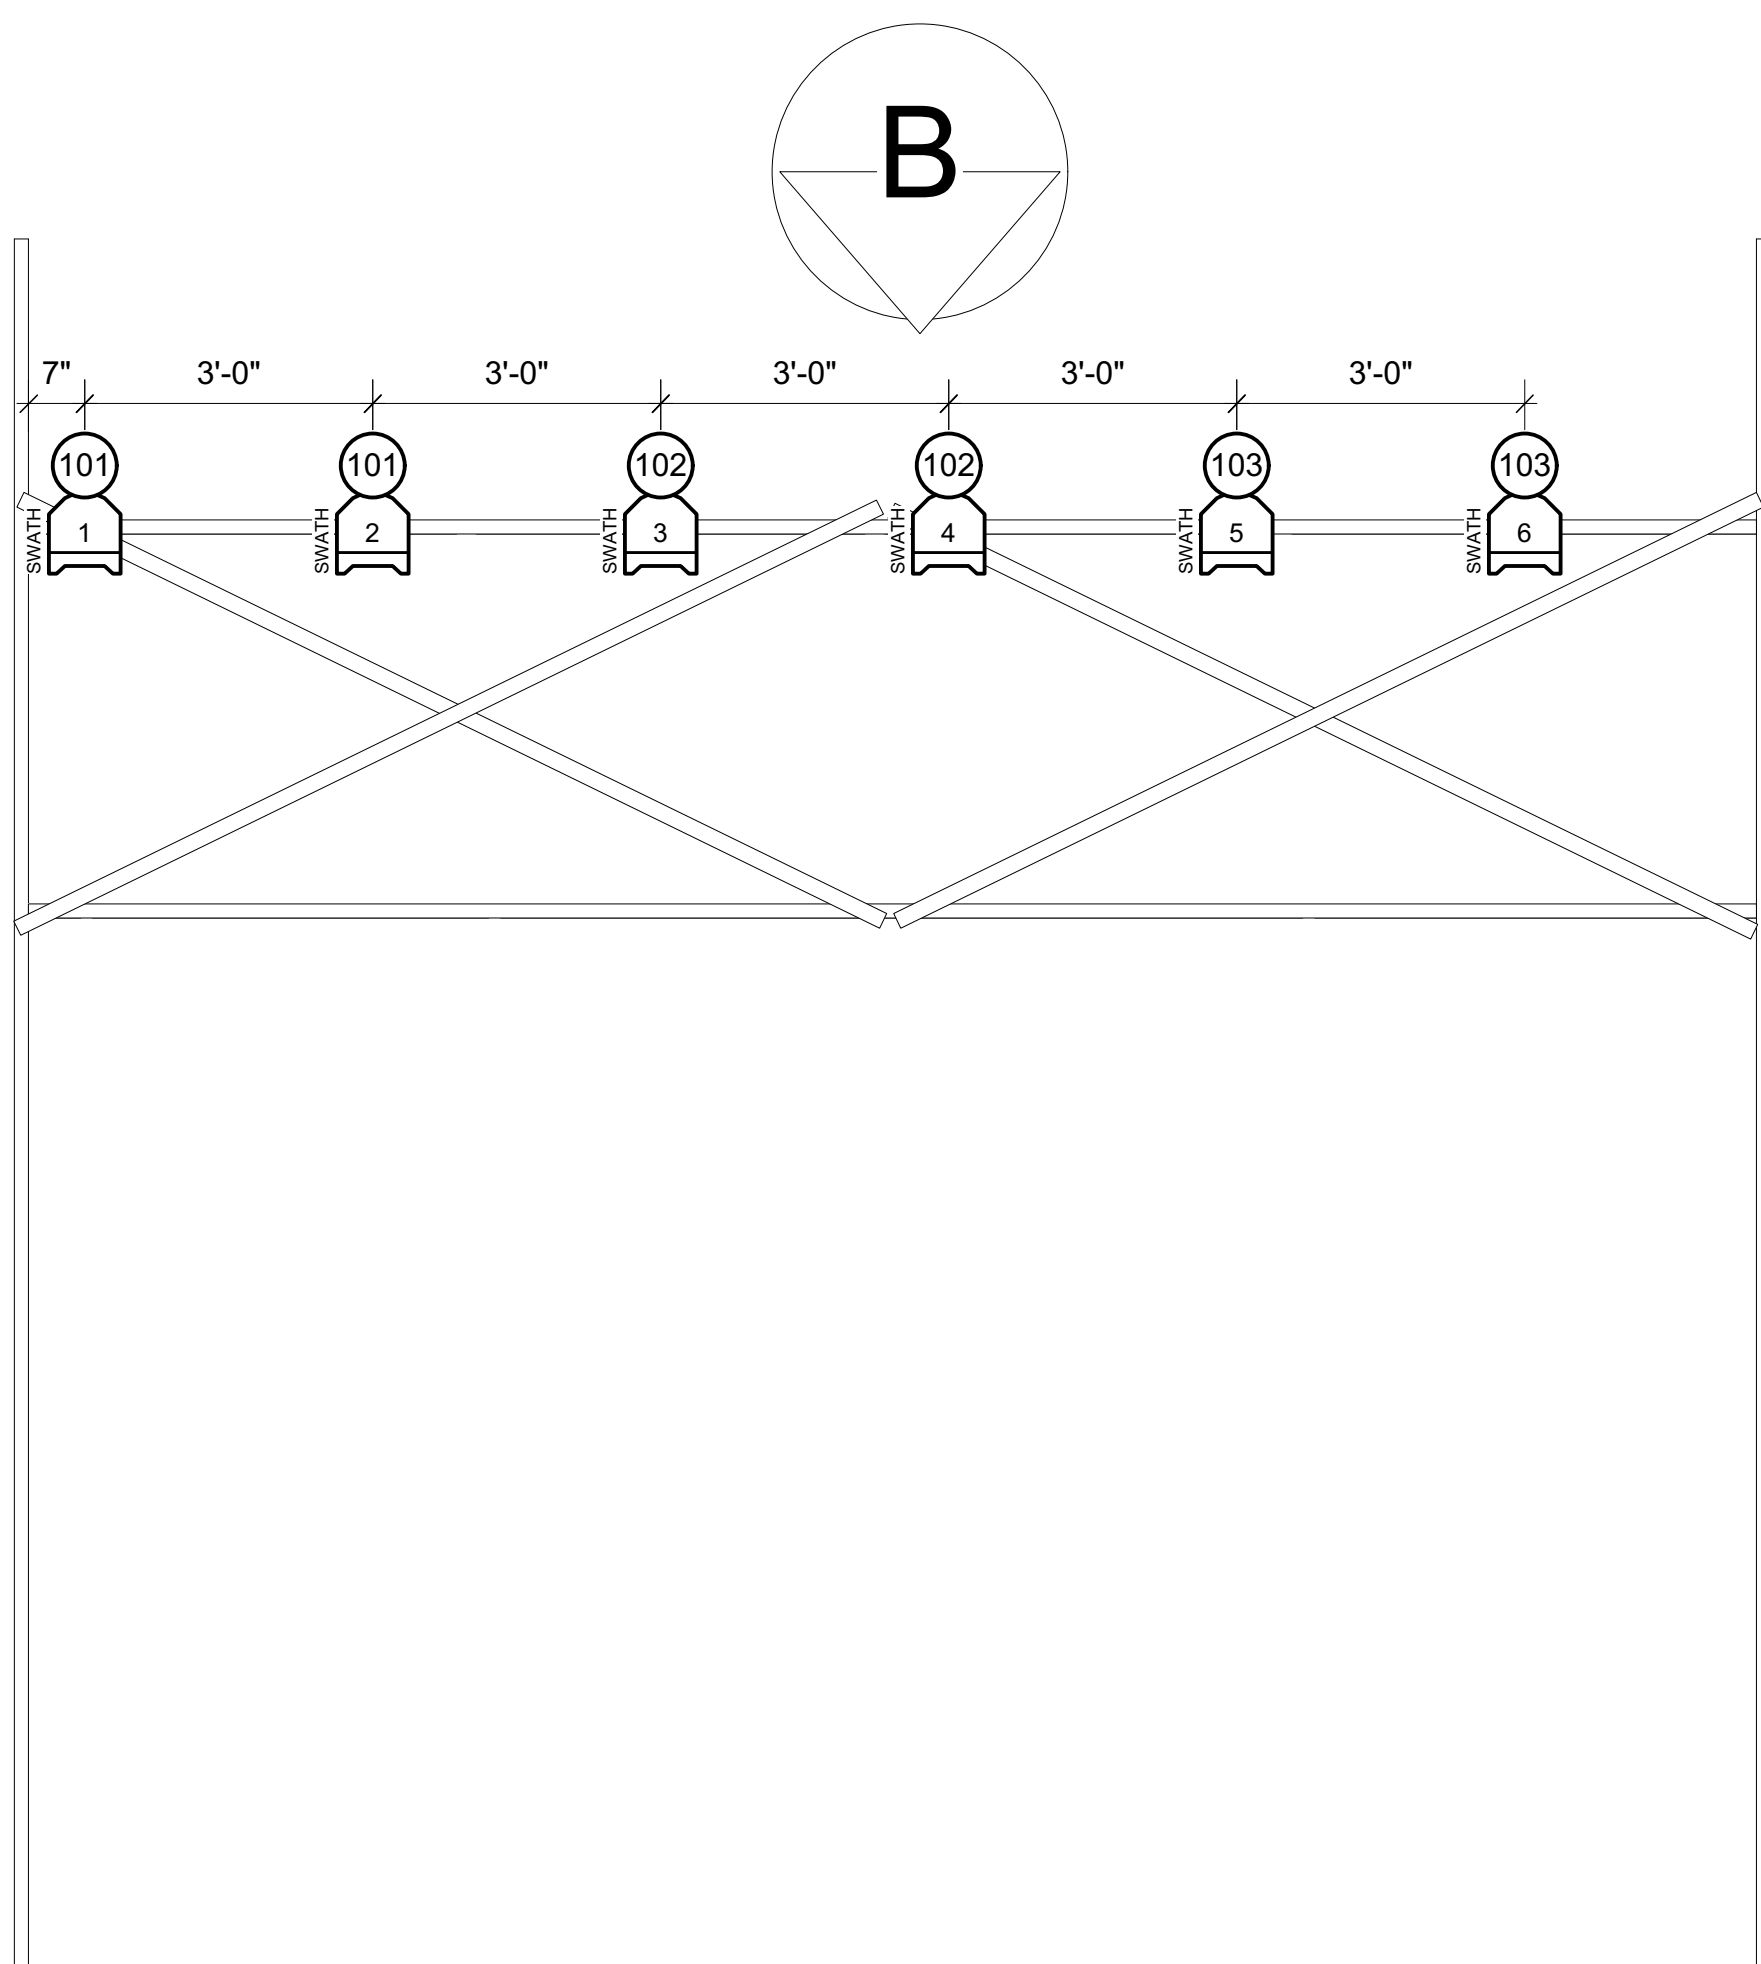

THE GAS HEART

1:24  
LIGHT PLOT [MID PIPE LEVEL]

REED COLLEGE PERFORMING ARTS BUILDING  
BLACKBOX THEATER

WRITTEN BY TRISTAN TZARA  
JAKE GONELLA DIRECTOR  
SEAN KEY-KETTER SET DESIGN  
EMILY BROD COSTUME DESIGN  
MIKE FRAZEL SOUND DESIGN  
RY BURKE LIGHTING DESIGN

**THE GAS HEART**

1:24  
LIGHT PLOT [LOW PIPE]

REED COLLEGE PERFORMING ARTS BUILDING  
BLACKBOX THEATER

WRITTEN BY TRISTAN TZARA  
JAKE GONELLA DIRECTOR  
SEAN KEY-KETTER SET DESIGN  
EMILY BROD COSTUME DESIGN  
MIKE FRAZEL SOUND DESIGN  
RY BURKE LIGHTING DESIGN

**THE GAS HEART**

LIGHT PLOT [ DECK LEVEL ]

1:24

REED COLLEGE PERFORMING ARTS BUILDING  
BLACKBOX THEATER

WRITTEN BY TRISTAN TZARA  
JAKE GONELLA DIRECTOR  
SEAN KEY-KETTER SET DESIGN  
EMILY BROD COSTUME DESIGN  
MIKE FRAZEL SOUND DESIGN  
RY BURKE LIGHTING DESIGN