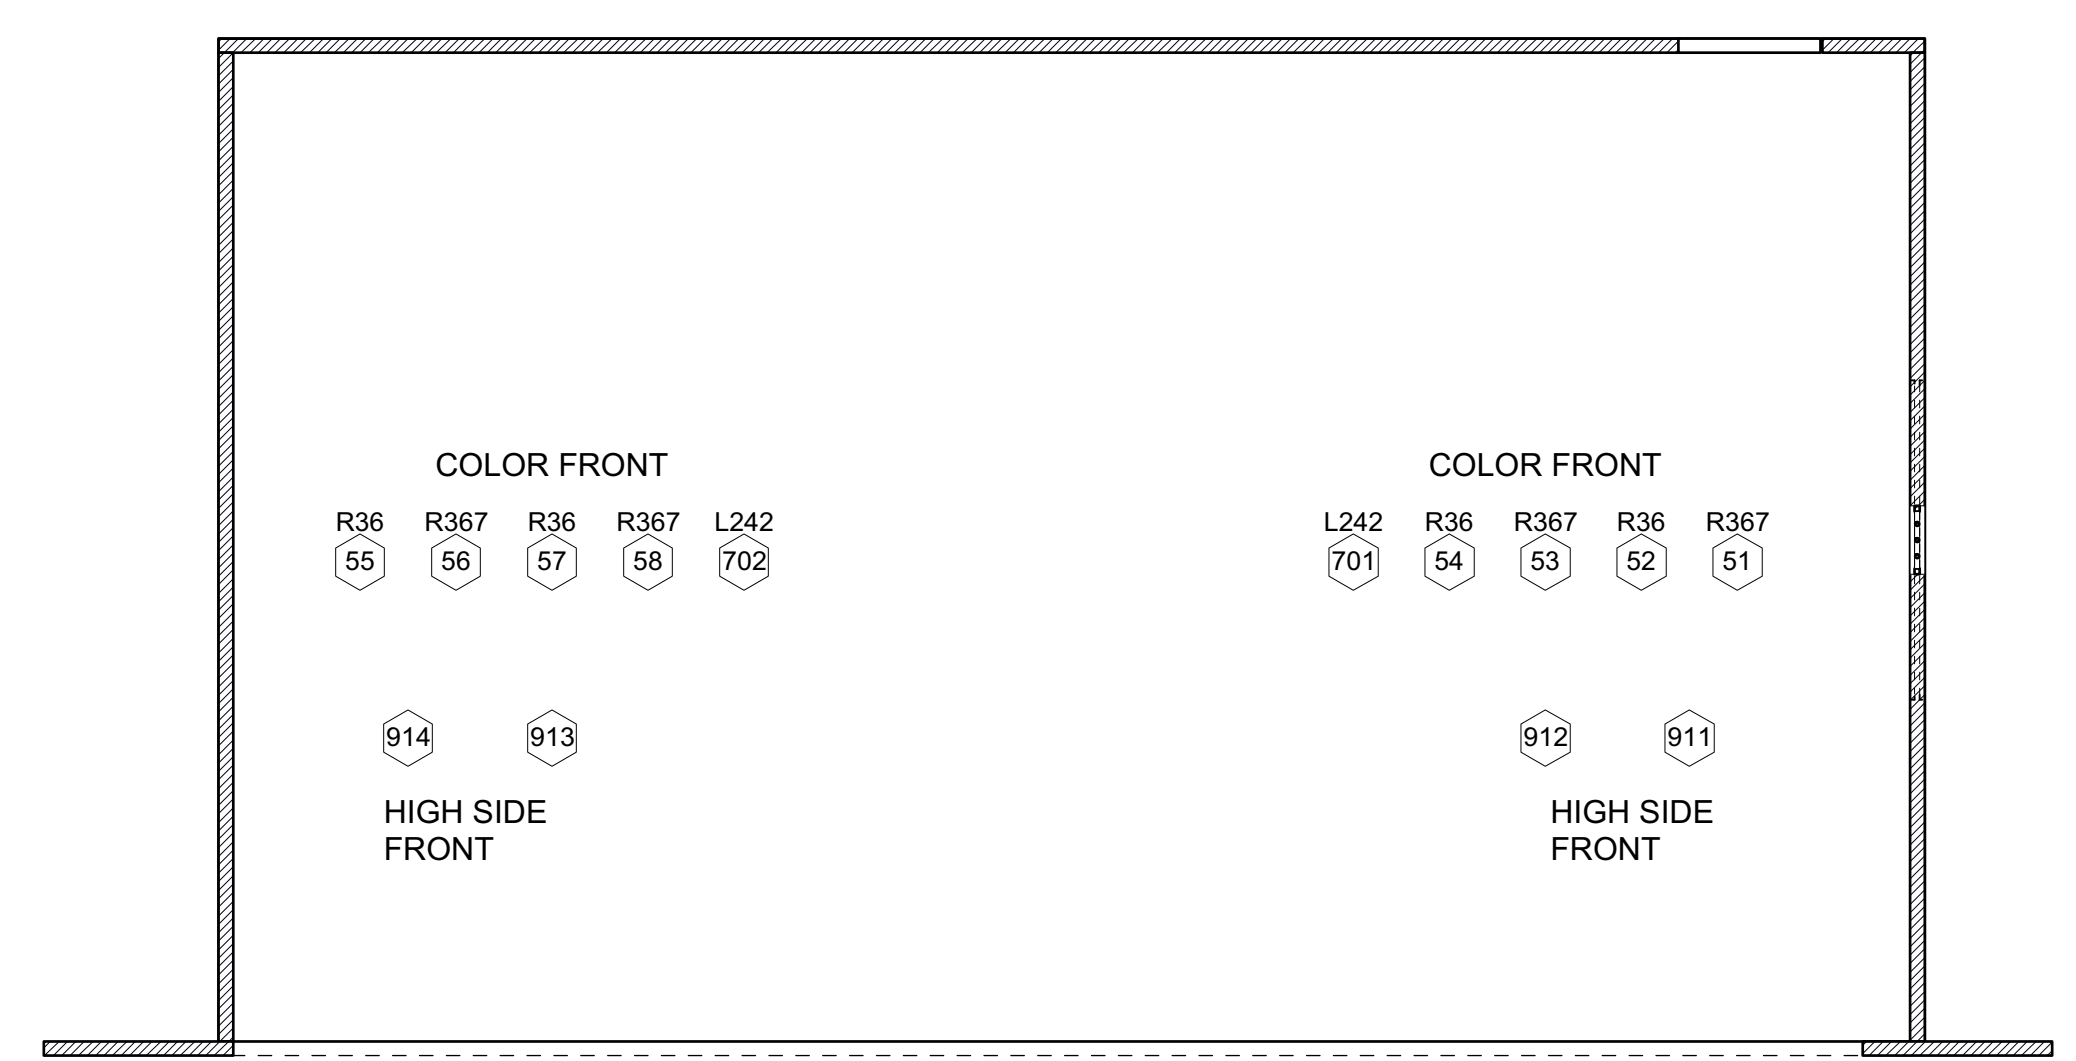

RGB BACKLIGHT

HIGH FRONTLIGHT

LED WASH

HOUSE (800) FRESNELS VESTIBULE (801) LIGHTS UNDER BALC (802) HOUSE LIGHTS

SPECIALS

GROUPS

1	FRONT	122	R	DS
2		129	G	
3		136	B	
4		152	R	CS
5		159	G	
6		166	B	
81	D40S	182	R	US
101	SELADORS	189	G	
911	SIDE FRONT	196	B	