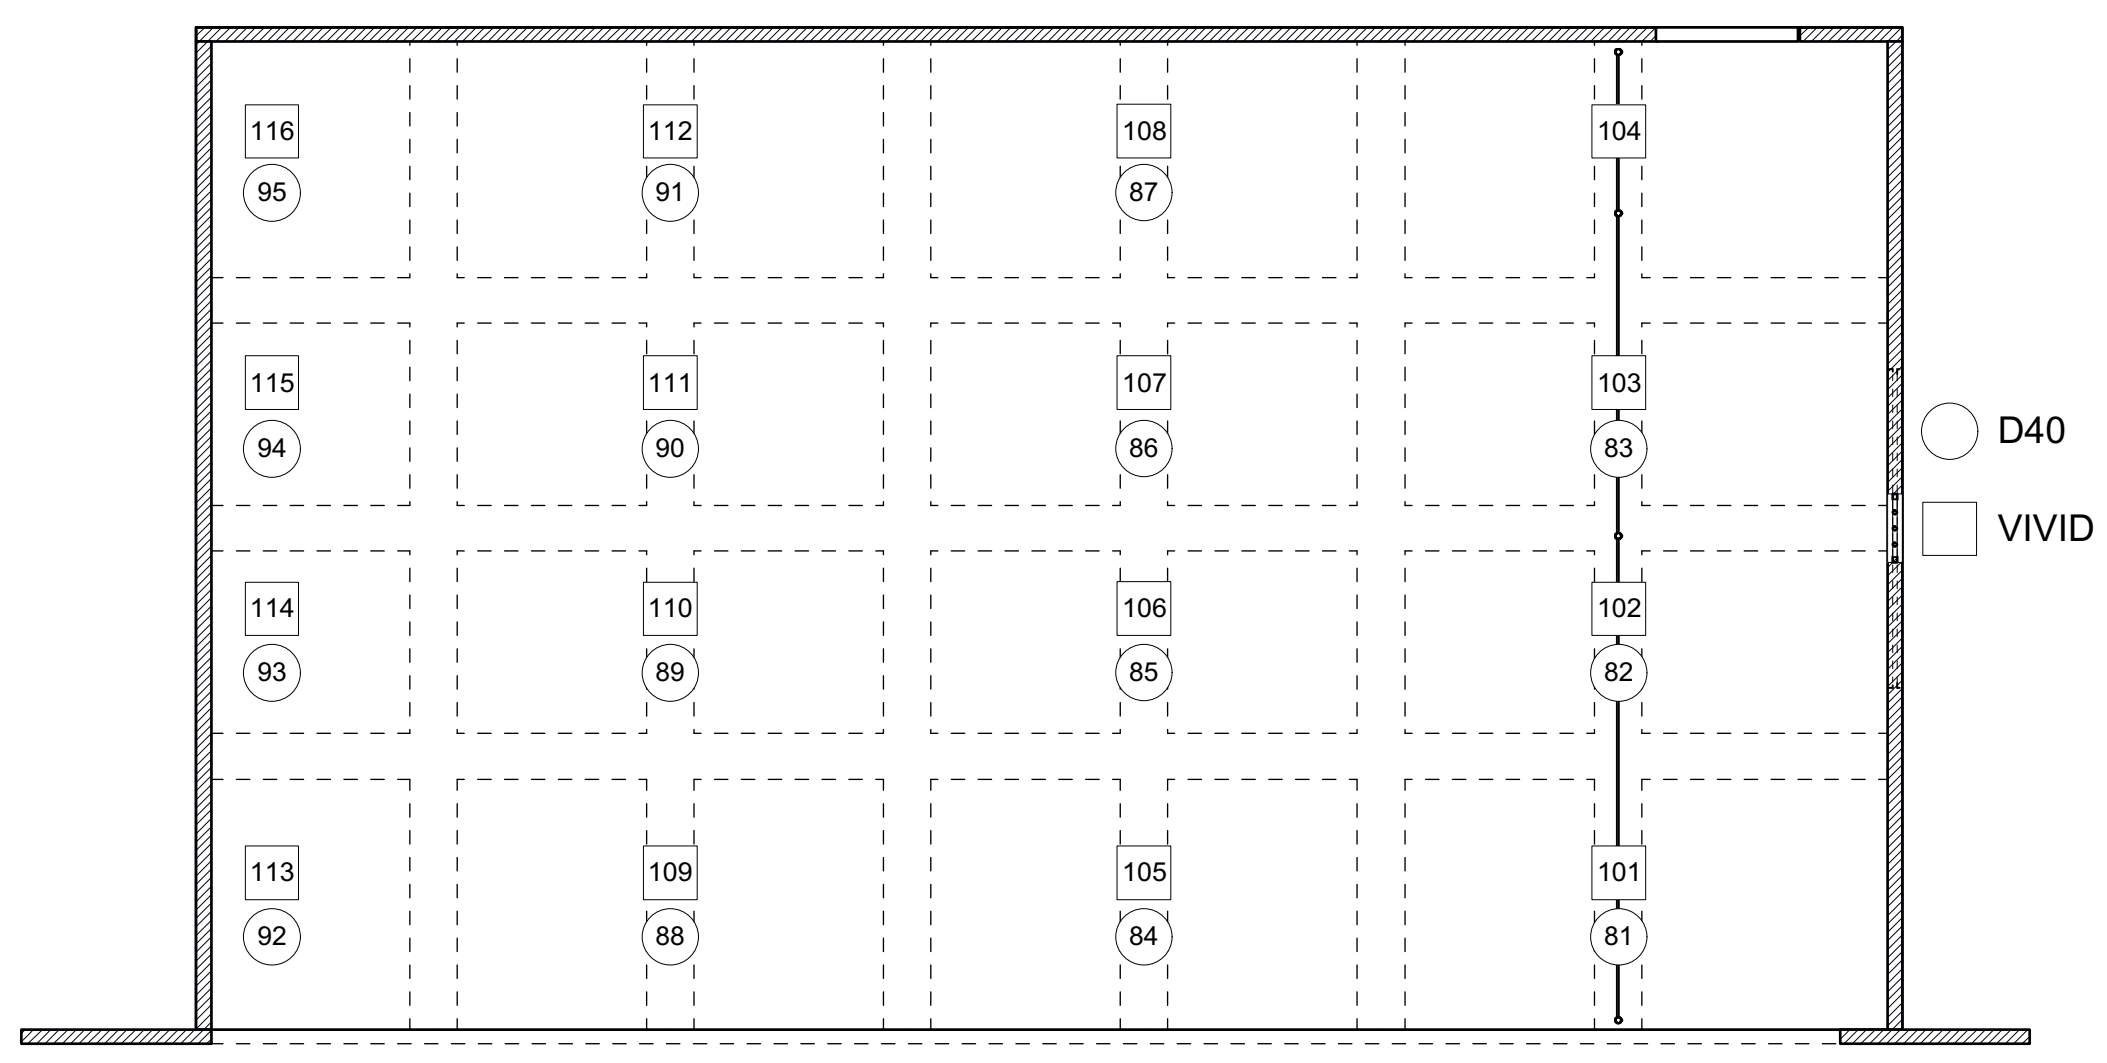

RGB BACKLIGHT

HIGH FRONTLIGHT

LED WASH

HOUSE (800) FRESNELS VESTIBULE (801) LIGHTS UNDER BALC (802) HOUSE LIGHTS

SPECIALS

GROUPS

1	FRONT	122	R	DS
2		129	G	
3		136	B	
4		152	R	CS
5		159	G	
6		166	B	
81	D40S	182	R	US
101	SELADORS	189	G	
911	SIDE FRONT	196	B	