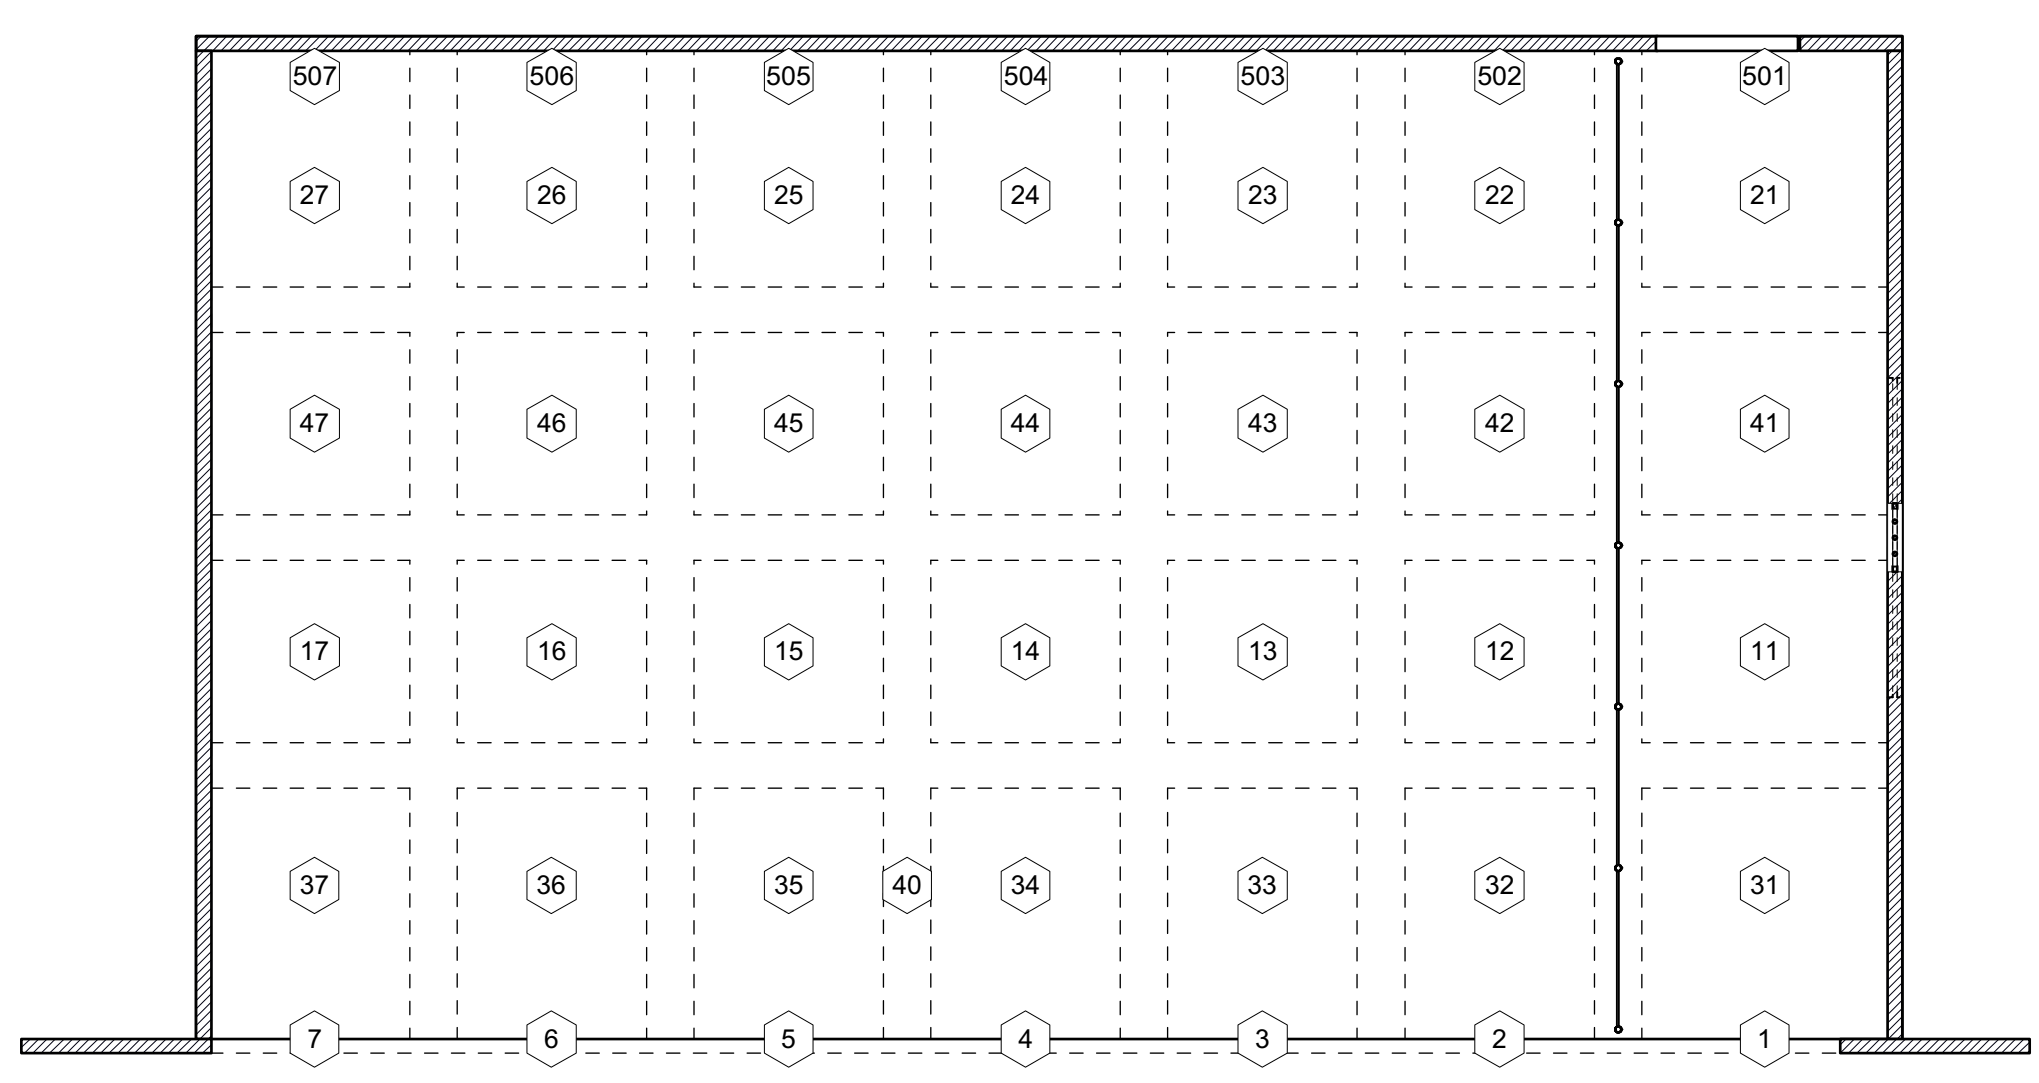

RGB BACKLIGHT

HIGH FRONTLIGHT

LED WASH

HOUSE (800) FRESNELS VESTIBULE (801) LIGHTS UNDER BALC (802) HOUSE LIGHTS

SPECIALS

GROUPS

1	FRONT	122	R	DS
2		129	G	
3		136	B	
4		152	R	CS
5		159	G	
6		166	B	
81	D40S	182	R	US
101	SELADORS	189	G	
911	SIDE FRONT	196	B	