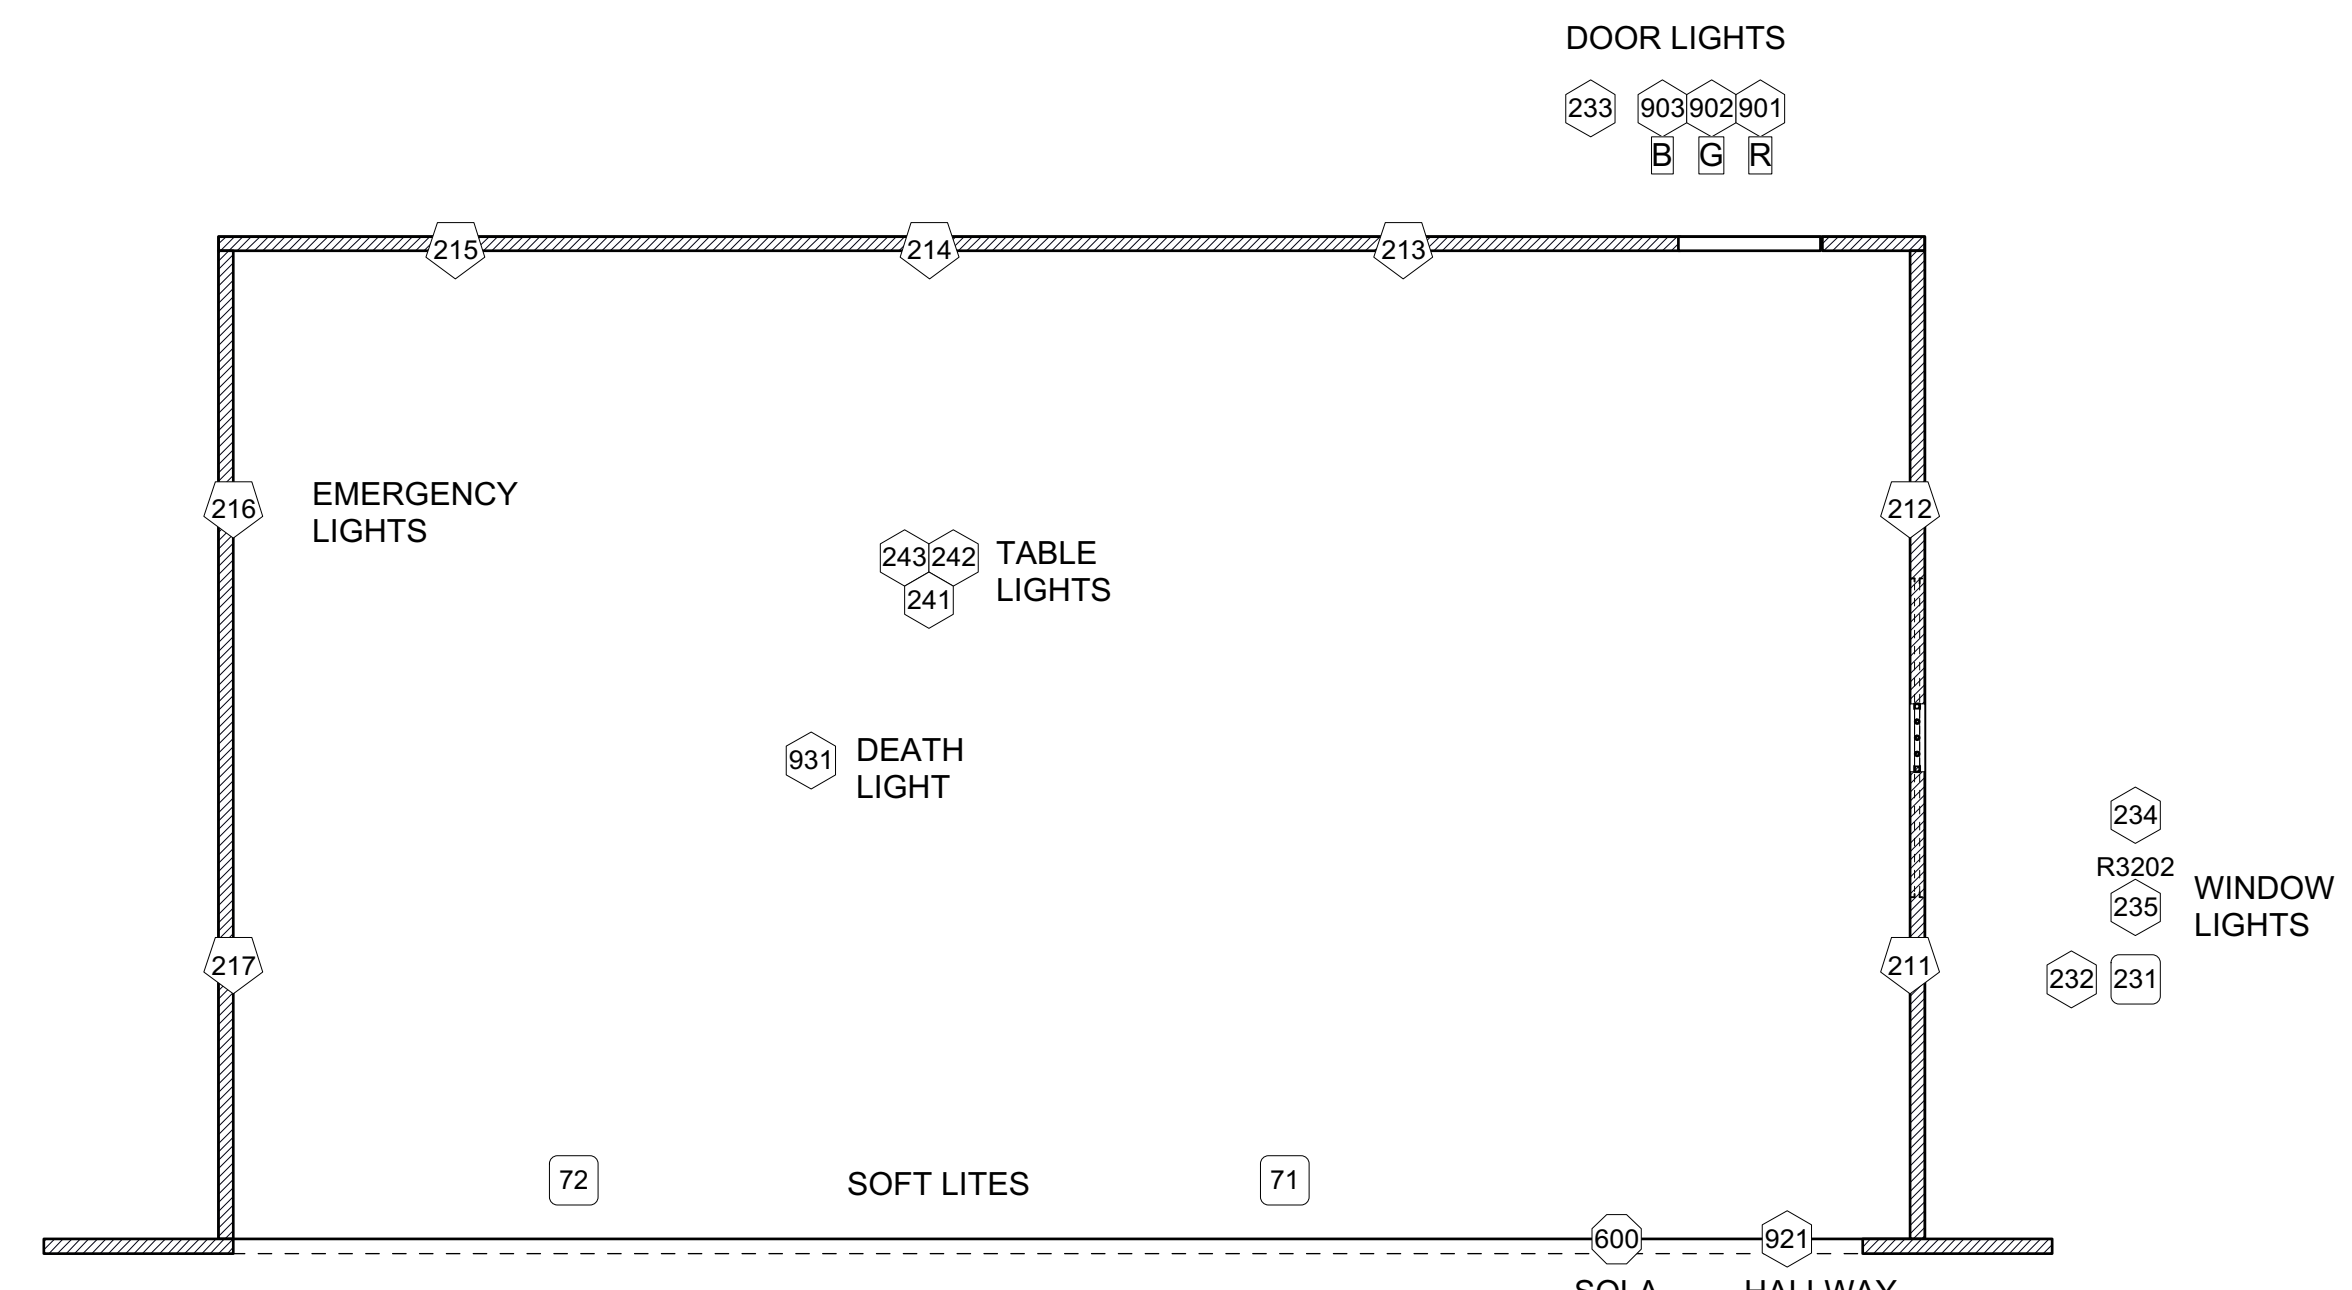

RGB BACKLIGHT

HIGH FRONTLIGHT

LED WASH

HOUSE (800) FRESNELS VESTIBULE (801) LIGHTS UNDER BALC (802) HOUSE LIGHTS

SPECIALS

GROUPS

1	FRONT	122	R	DS
2		129	G	
3		136	B	
4		152	R	CS
5		159	G	
6		166	B	
81	D40S	182	R	US
101	SELADORS	189	G	
911	SIDE FRONT	196	B	